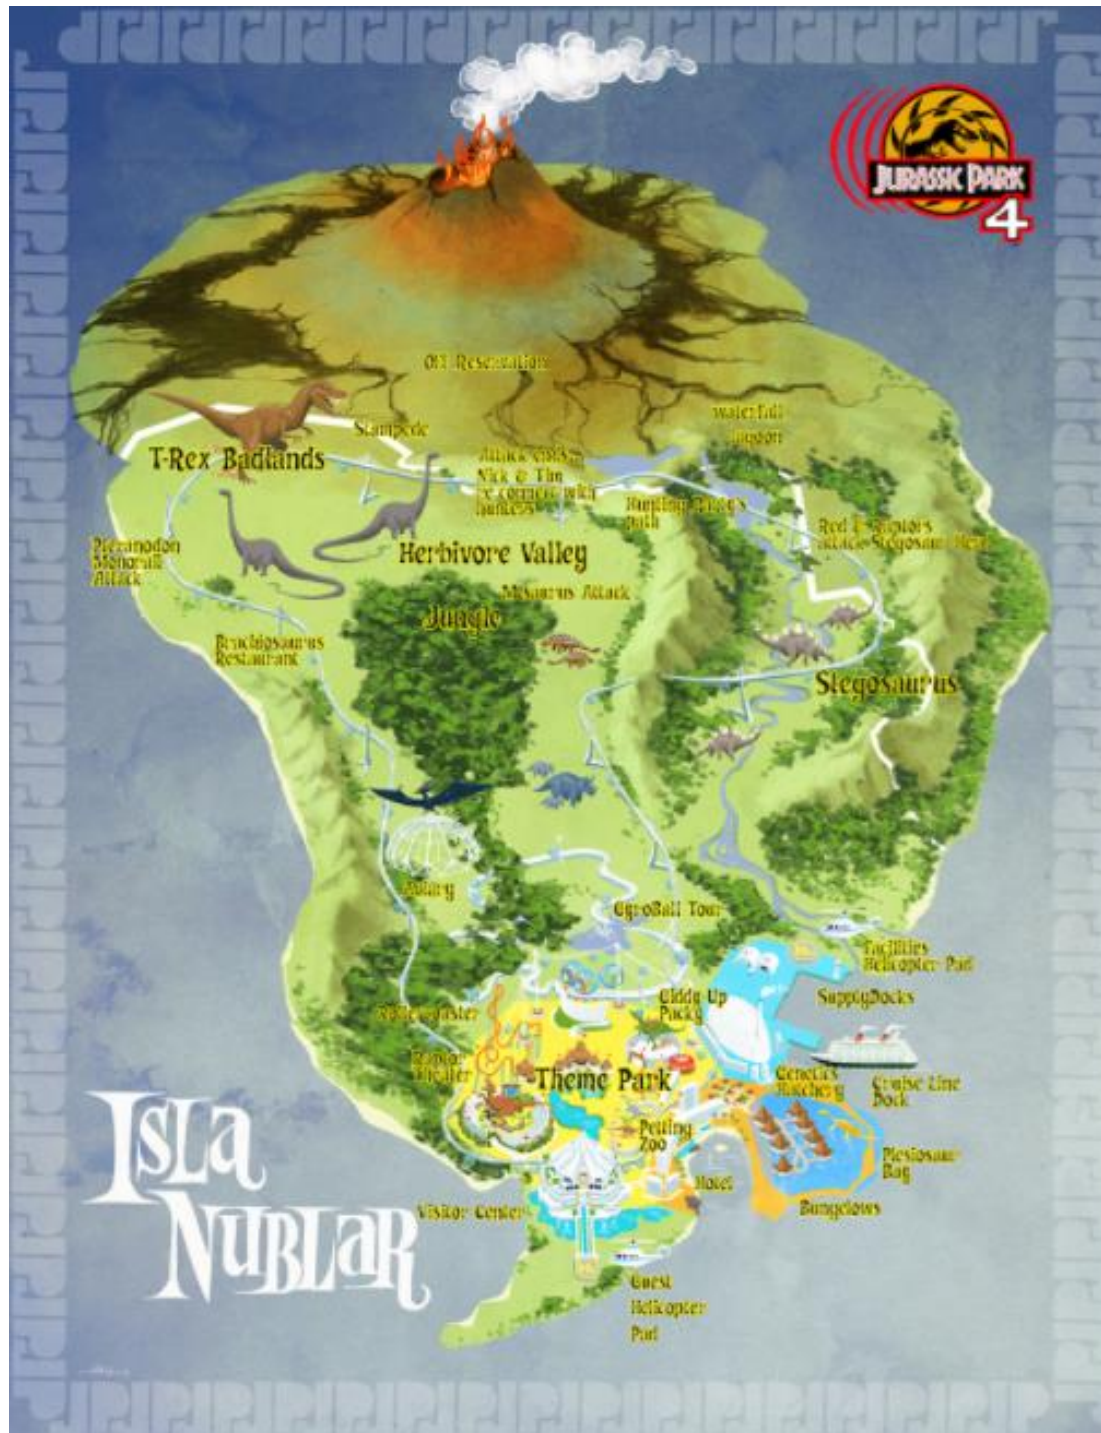

JURASSIC COVE
WATER PARK

KEY

1 ARABIC OUTFITTERS	8 STEGOSAUR FALLS	9 PALEO RESTAURANT	12 TIKES POOL
2 SANDALS WEST	6 LONGBACK LEAP	10 CARNIVAL RAFTS	14 ICE FLOE GRUBBES
3 MIA MO-BAR	7 SUPRAVIVOR RIF	11 TUBING SLURP SLICES	15 TOMMY CABANA
4 STATIONARY FAST	5 FOGGY FOUNTAIN	13 SLICES 'N' SPINACH	16 SONORINO BAR

ROBYEO

ISLA
NUBLAR

Ory Reservations

T-Rex Badlands

Herbivore Valley

Stegosaurus

Theme Park

Stampede

Attack on Sam
Nick & Tim
by cornered wild
hunters

waterfall
lagoon

Herbivore Valley's
path

Red 4-Step
Stegosaurus
Herb

Pteranodon
Menorah
Attack

Brachiosaurus
Restaurant

Mesozoic Attack

Jungle

Genetic
Bioscience

Cruise Line
Dock

Visitor Center

Hotel

Plesiosaur
Bay

Bungalows

Guest
Helicopter
Pad

SOCIAL DISTANCING